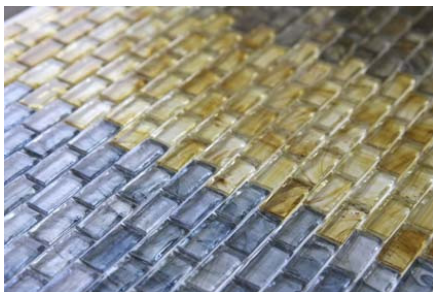

## Hakatai Introduces the Bohemia Series of Glass Mosaics

**For Immediate Release:** Hakatai, importer and distributor of glass mosaic tile since 1997, has launched the Bohemia series of glass mosaic tile. Available in an alluring array of blended colors, this unique tile collection adds interest and elegance to any environment. The mini-brick style 1-3/16" x 9/16" semi-transparent tiles are arranged in a traditional offset pattern. The series features a naturalistic color

palette focusing on warm golden browns and cool blues, including: Mirage, Mallard, Chanterelle, Nutmeg, Loam, Sargasso Sea and Azul. Bohemia glass mosaic tiles are approximately 1/4" thick and are film-faced for ease of installation. Suitable for interior walls, countertops, backsplashes and light residential floors.