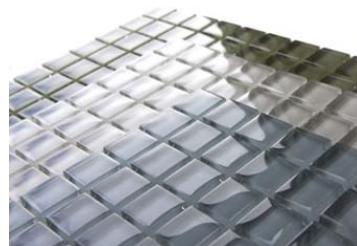

## Hakatai Adds Solid Color Mosaic Sheets to Horizon Series

**For Immediate Release:** Hakatai, importer and distributor of glass mosaic tile since 1997, has expanded its Horizon series of 7/8" x 7/8" tile blends to include solid color glass mosaic sheets. The sleek and vibrant new solid colors offer a stunning, sophisticated look for any modern design scheme. The extra thick, 1/4" glass mosaic tiles add depth and beauty to any surface. The Horizon series from

Hakatai is available in a selection of glossy-finish colors, including: Linen, Dove Grey, London Fog, Macadamia, Taupe, Sagebrush, Mahogany, Sapphire, Bermuda Blue and Powder Blue.

With the addition of new solid color glass mosaic sheets to the Horizon collection, architects, designers and specifiers now have even more options when selecting from this already versatile series. Horizon glass tile is also still available in a variety of blends. Blends of glossy and matte finish glass, blends of glass and metal, as well as blends of glass and stone, combine

contrasting finishes and materials to bring surfaces to life. The Horizon series is ideal for interior and exterior mosaic tile applications, in wet or dry areas, including kitchen backsplashes, shower walls and pool borders. Horizon series tile is mesh-backed for ease of installation.