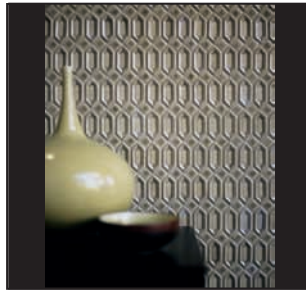

Silver: Vibe Mosaics
Walker Zanger
adexawards.com
Circle 259