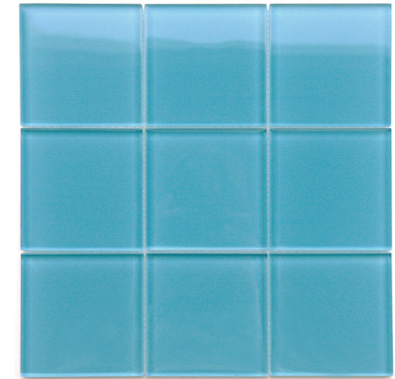

Tile size: 3-7/8" x 3-7/8"
Sq. ft. per sheet: 1.0