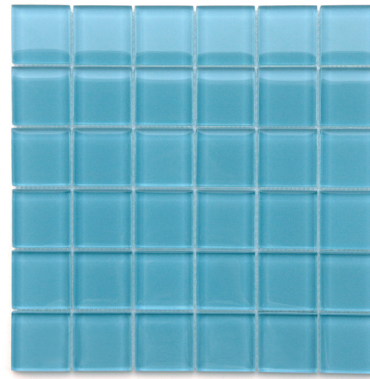

Horizon Glass Tile – Special Order Sizes

All 75 Horizon glass tile colors are available in the sizes shown below (sizes given are approximate). All sizes are available in straight joint or offset sheets. Colors HR08 through HR75 are available in matte finish.

Tile size: 5/8" x 5/8"
Sq. ft. per sheet: 1.0

Tile size: 7/8" x 7/8"
Sq. ft. per sheet: 0.98

Tile size: 1-7/8" x 1-7/8"
Sq. ft. per sheet: 0.98

Tile size: 3-7/8" x 3-7/8"
Sq. ft. per sheet: 1.0

Tile size: 7/8" x 1-7/8"
Sq. ft. per sheet: 0.98

Tile size: 7/8" x 3-7/8"
Sq. ft. per sheet: 0.98

Tile size: 7/8" x 5-7/8"
Sq. ft. per sheet: 1.0

Tile size: 2-7/8" x 5-7/8"
Sq. ft. per sheet: 0.98