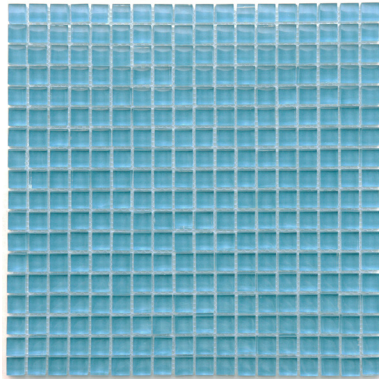

Horizon Glass Tile – Special Order Sizes

All 75 Horizon glass tile colors are available in the sizes shown below (sizes given are approximate). All sizes are available in straight joint or offset sheets. Colors HR08 through HR75 are available in matte finish.

Tile size: 5/8" x 5/8"
Sq. ft. per sheet: 1.0

Tile size: 7/8" x 7/8"
Sq. ft. per sheet: 0.98

Tile size: 1-7/8" x 1-7/8"
Sq. ft. per sheet: 0.98

Tile size: 3-7/8" x 3-7/8"
Sq. ft. per sheet: 1.0

Tile size: 7/8" x 1-7/8"
Sq. ft. per sheet: 0.98

Tile size: 7/8" x 3-7/8"
Sq. ft. per sheet: 0.98

Tile size: 7/8" x 5-7/8"
Sq. ft. per sheet: 1.0

Tile size: 2-7/8" x 5-7/8"
Sq. ft. per sheet: 0.98