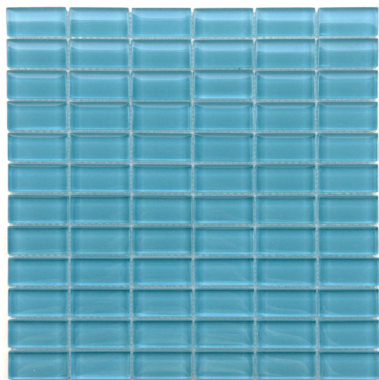

Horizon Glass Tile – Special Order Sizes

All 75 Horizon glass tile colors are available in the sizes shown below (sizes given are approximate). All sizes are available in straight joint or offset sheets. Colors HR08 through HR75 are available in matte finish.

Tile size: 5/8" x 5/8"
Sq. ft. per sheet: 1.0

Tile size: 7/8" x 7/8"
Sq. ft. per sheet: 0.98

Tile size: 1-7/8" x 1-7/8"
Sq. ft. per sheet: 0.98

Tile size: 3-7/8" x 3-7/8"
Sq. ft. per sheet: 1.0

Tile size: 7/8" x 1-7/8"
Sq. ft. per sheet: 0.98

Tile size: 7/8" x 3-7/8"
Sq. ft. per sheet: 0.98

Tile size: 7/8" x 5-7/8"
Sq. ft. per sheet: 1.0

Tile size: 2-7/8" x 5-7/8"
Sq. ft. per sheet: 0.98