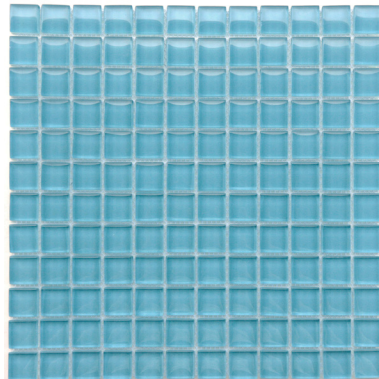

Horizon Glass Tile – Special Order Sizes

All 75 Horizon glass tile colors are available in the sizes shown below (sizes given are approximate). All sizes are available in straight joint or offset sheets. Colors HR08 through HR75 are available in matte finish.

Tile size: 5/8" x 5/8"
Sq. ft. per sheet: 1.0

Tile size: 7/8" x 7/8"
Sq. ft. per sheet: 0.98

Tile size: 1-7/8" x 1-7/8"
Sq. ft. per sheet: 0.98

Tile size: 3-7/8" x 3-7/8"
Sq. ft. per sheet: 1.0

Tile size: 7/8" x 1-7/8"
Sq. ft. per sheet: 0.98

Tile size: 7/8" x 3-7/8"
Sq. ft. per sheet: 0.98

Tile size: 7/8" x 5-7/8"
Sq. ft. per sheet: 1.0

Tile size: 2-7/8" x 5-7/8"
Sq. ft. per sheet: 0.98