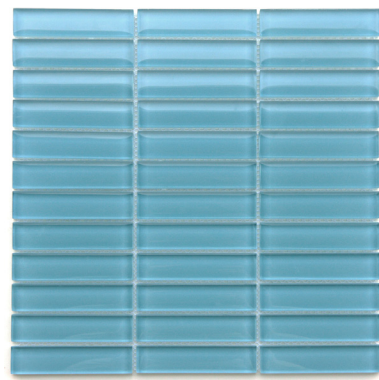

Horizon Glass Tile – Special Order Sizes

All 75 Horizon glass tile colors are available in the sizes shown below (sizes given are approximate). All sizes are available in straight joint or offset sheets. Colors HR08 through HR75 are available in matte finish.

Tile size: 5/8" x 5/8"
Sq. ft. per sheet: 1.0

Tile size: 7/8" x 7/8"
Sq. ft. per sheet: 0.98

Tile size: 1-7/8" x 1-7/8"
Sq. ft. per sheet: 0.98

Tile size: 3-7/8" x 3-7/8"
Sq. ft. per sheet: 1.0

Tile size: 7/8" x 1-7/8"
Sq. ft. per sheet: 0.98