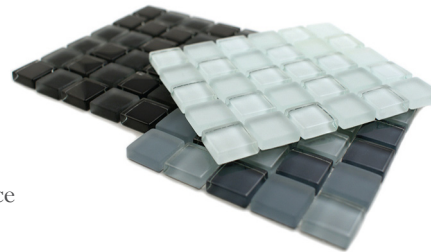

CUSTOM DESIGN

Mosaic murals

Hakatai's experienced team of designers and mosaic artists can turn any drawing or design into a hand-cut, hand-aligned, fine art mosaic mural. Each mural is a custom-designed work of art. The mosaicists have an unlimited palette of mosaic colors and tile types to choose from, including Venetian glass, Smalti, gold leaf and stone. This limitless selection of materials, in combination with excellent mosaic craftsmanship, allows for stunning simulations of the various textures, colors and detailed shadings in the original artwork.