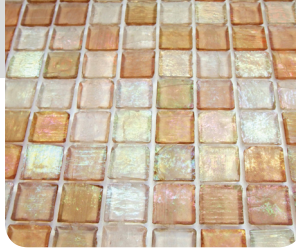

ABOUT HAKATAI

Hakatai Enterprises began importing and distributing glass tile in 1997. Since that time, the name Hakatai has become synonymous with beauty, affordability and innovation in the glass tile industry.

With a passion for design and a commitment to customer service, Hakatai supplies quality glass tile products and trend-setting custom mosaics to both the commercial and residential sectors.

Our tile can be found in hotels, casinos, retail stores, restaurants, spas, and homes throughout the country. Our experience means that we have the resources to handle any job, regardless of size or type, as well as provide quick, efficient turnaround times on orders. Our

emphasis on customer service means that we work for you to provide the information that you need, quickly and accurately, including immediate responses to inquiries on stock levels, pricing and freight estimates.

ENVIRONMENTAL STATEMENT

Hakatai is committed to environmental conservation and sustainability. We are green-conscious regarding all aspects of our organization, continually striving to make both our products and operations more environmentally sound.

Hakatai is proud to offer several series containing recycled glass. All tile in these series is comprised of