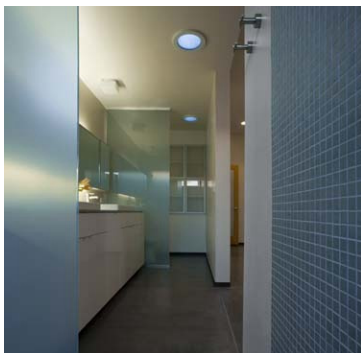

For High Resolution Photos
Contact Eric Carson
207.828.8050
epc@communicatorsintl.com

Hakatai Glass Tile in Award-Winning Tucson Homes

For Immediate Release: Luis Ibarra and Teresa Rosano, AIA, LEED AP, formed Ibarra Rosano Design Architects in 1999 after graduating from the University of Arizona College of Architecture in their native Tucson. Since that time, they have specified Hakatai glass mosaic tile on several projects, including the award-winning project “The Six” in Tucson. Faced with the task of planning and designing six detached single-family homes at the back of an infill development, Ibarra and Rosano relied on

their commitment to a belief in the power of space and its connection to the outside world. Hakatai glass tile played an important part by helping to create an airy, open feel in each master bathroom, acting to reflect the light that shines in from the shower windows to provide balance and a smooth transition to the outdoors.

225 square feet of glass tile from Hakatai’s Classic series was used in each of the master bathrooms in the L-shaped homes. The neutral color Hail runs the length of the narrow bathrooms. The shower walls and floors are surfaced with the color Ice Green or the soft white color Pearl. The result is a cool, soothing radiance, in harmony with the Arizona sun that graces the room through the full window that acts as the third shower wall.