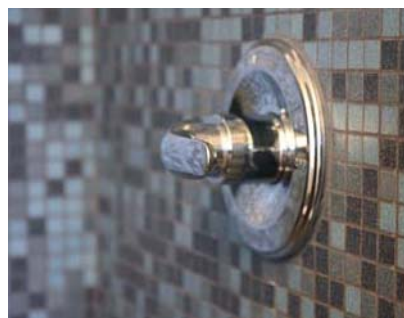

For High Resolution Photos
Contact Eric Carson
207.828.8050
epc@communicatorsintl.com

Hometown Remodel for Hakatai at the Ashland Motel

For Immediate Release: Hakatai has been a trusted source of high-quality glass mosaic tile for nearly every project designed by California-based architect Eric Rochin for 10 years and counting. Rochin, principal of Wildman Design in Malibu, recently specified over 2,400 square feet of Hakatai’s top-selling Classic series in two different standard blends - and this project had a hometown connection. His latest project, remodeling the showers at the Ashland Motel, happens to be located just a few miles down the road from the Hakatai facility in Ashland, Oregon.

The premium boutique motel is located across from Southern Oregon University in scenic Ashland. This picturesque venue, tucked neatly away in the foothills of the Siskiyou Mountains, served as the ideal location for Wildman Design’s latest shower remodeling project. Rochin has developed his own brand of “retro-modern” design, and finds glass tile from Hakatai fits perfectly with his vision. The Ashland Motel features 26 rooms filled with modern amenities, and Rochin specified two different standard blends from the 27 available in Hakatai’s Classic series for each room’s shower. The remodel of the Ashland Motel showers was done in blocks, rotating the Charcoal Blend and Slate Blue Blend each time the project moved ahead to the next set of guestrooms. Pictured here is a shower featuring the Classic series’ Slate Blue Blend.