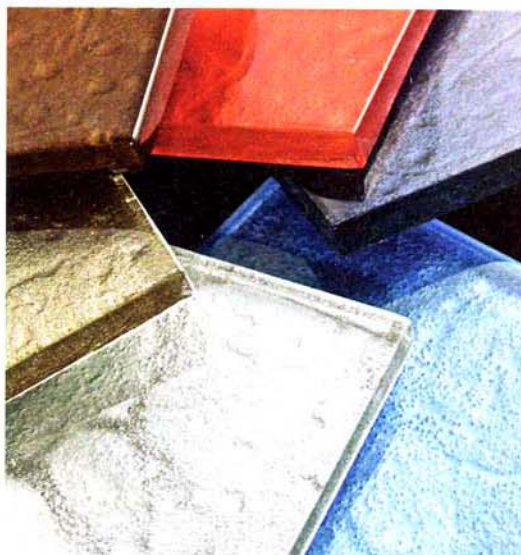

front & center

NO LONGER A BACKGROUND ELEMENT, BACKSPASHES ARE IN THE KITCHEN SPOTLIGHT

Authentic Appearance

Classically shaped with an authentically worn appearance, Eldorado Stone's TundraBrick veneer imparts a warm richness that enhances contemporary and traditional kitchens alike. Handcrafted and individually molded, the slightly squared edges are chiseled and weathered. Lighter than natural brick, this brick veneer doesn't require wall ties and footings, and will adhere easily to many structurally sound surfaces that ordinary brick would not. • eldoradostone.com/brick, 800-925-1491

Glass Menagerie

With their luminescent finish and unusual blends of color and texture, GlassTileStore.com's unique glass tiles reflect light back onto surfaces and fixtures. New this season is a collection of recycled 'green' tiles with environmental sayings as well as Pop Art circles of color and earth-toned fusion and stained glass.

• glasstilestore.com, 866-620-8453

Functional Fine Art

Beautifully rendered by award-winning artist Rachel Tribble, her new line of Bellflower custom tiles transforms a backsplash into a lifelike work of art. Portraying dreamlike scenes of marine life and nature's creatures, the patterned tiles can be paired with coordinating solids to create a dramatic focal point. • racheltribble.com, 772-692-4323

Earth-Toned Elegance

Characterized by rich, earth-to-sky tones and gold-hued dust shimmering throughout each tile, Hakatai's Adventurine series offers an endless variety of uses. This master bath was revived with the Safari Blend paired with an accent band in Sage to divide the room for a more spacious feel that also accentuates the sinks, vanity, shower and other fixtures. • hakatai.com, 888-667-2429